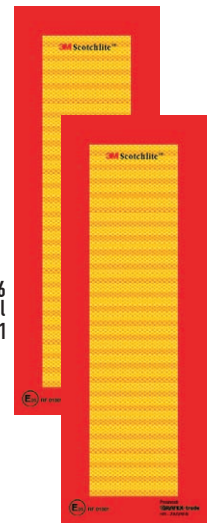

CODE 175
Dimension plates for heavy goods vehicles, vertical
ECE R 70.01

CODE 167
Dimension plates for heavy goods vehicles, horizontal
ECE R 70.01

CODE 168
Dimension plates for long motor vehicles, horizontal
ECE R 70.01

CODE 176
Dimension plates for long motor vehicles, vertical
ECE R 70.01

CODE 166 - Dimension plates for long motor vehicles, big, ECE R 70.01

CODE 197
Plate mark S

CODE 198
Plate mark L

CODE 155
ADR flag on a wooden stick